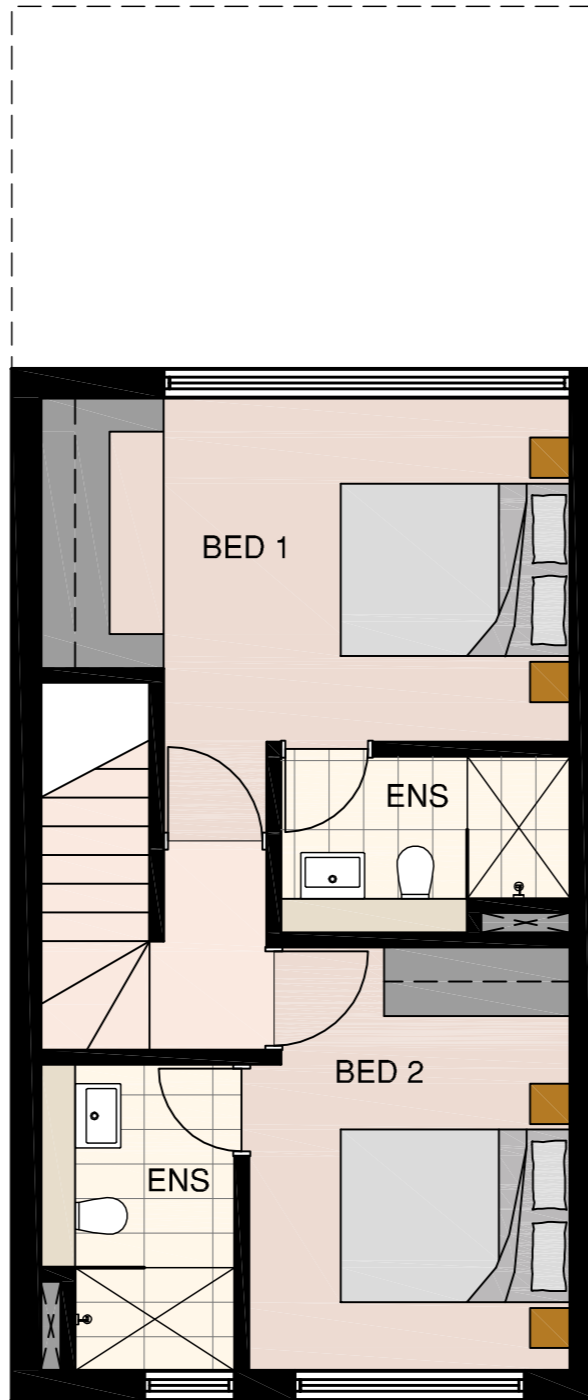

UPPER

LOWER

APARTMENT TYPE

E1

TWO BED

APARTMENT TYPE E1

Apartment No.	57, 58, 59, 60, 61
Bedrooms	2
Bathrooms	2
Carbays	1 or 2
Store Room	1
TOTAL LIVING AREA	102m ²

General Notes:

- Variations from strata plan may apply
- Furniture is indicative only
- Shape and configuration of balconies, doors, windows, condensers and ducts may differ from those illustrated
- Areas of apartment given are based on architectural measurements. This varies from Strata areas as it is a different method of measuring the apartment.